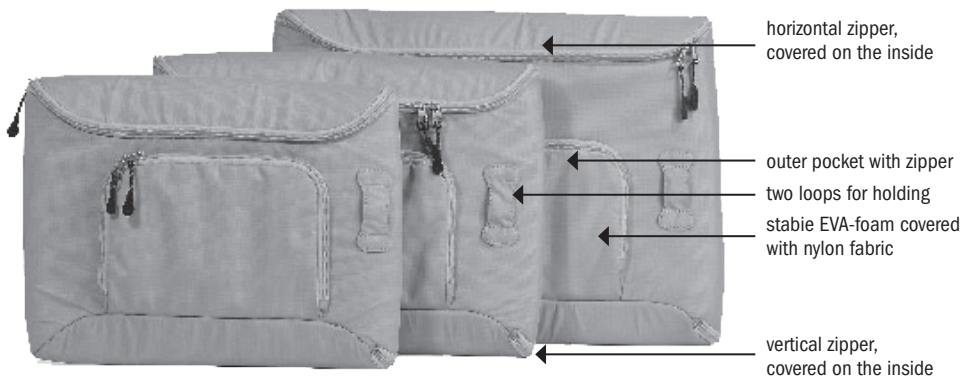

# NOTEBOOK SLEEVES

Padded Notebook Sleeves for Bags and Backpacks

3 sizes: 13,3", 15,4", 17"

Outer dimensions:

Size	height/cm/in.	width/cm/in	depth/cm/in.	weight/g/ou.
13,3"	24,5/9,6	33,5/13,2	3,5/1,4	260/9,2
15,4"	27,5/10,8	37/14,6	4/1,6	298/10,6
17"	30,5/12	42,5/16,7	4/1,6	355/12,5

Inner dimensions:

Size	height/cm/in.	width/cm/in	depth/cm/in.
13,3"	24/9,4	33/13	3/1,2
15,4"	27/10,6	36,5/14,4	3,5/1,6
17"	30/11,8	42/16,5	3,5/1,6

- padded sleeves for portable computers in three sizes for bags and backpacks
- for horizontal use in Office-Bag, Zip-City and Sling-it (except size XS)
- for vertical use in backpacks and messenger bags
- horizontal and vertical zippers, covered on the inside
- external pocket for power cord with internal folders
- organizer with sleeves, pen holder, compartments for CDs, USB sticks and zippered pocket
- 2 holding loops, one on front and one on reverse side
- stable EVA foam covered with nylon fabric