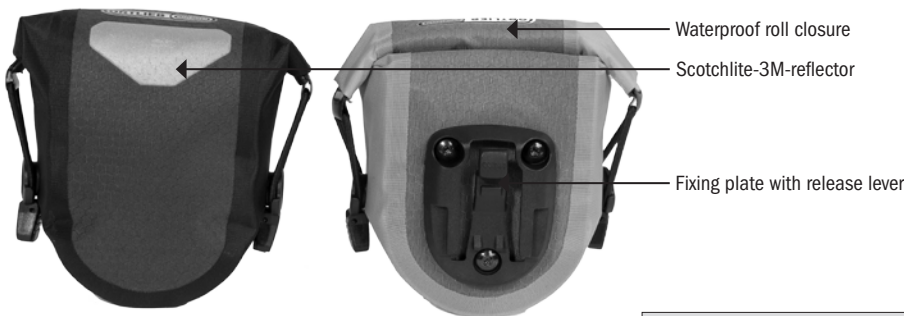

# SADDLE-BAG MICRO

Ultra Lightweight Saddle-Bag with Roll Closure

Test winner in  
Roadbike Magazine TOUR  
01/2010

Height cm/in.	Width cm/in.	Depth cm/in.	Vol. l/cu.in.	Weight g/oz.
12/4,7	11/4,3	8/3,1	0,6/0,36	115/4,1

- Ultra lightweight Saddle-Bag for race bike and mountain bike
- Ideal for spare tube and tools
- Roll closure with elastics for tight fixing and small volume
- PU-coated nylon fabric
- Reflector
- Including mounting set for saddle
- Simple mounting to seat braces with two metrical screws
- Single-handed removal of Saddle-Bag Micro
- Mounting set available individually for second bike (art. code E 97)