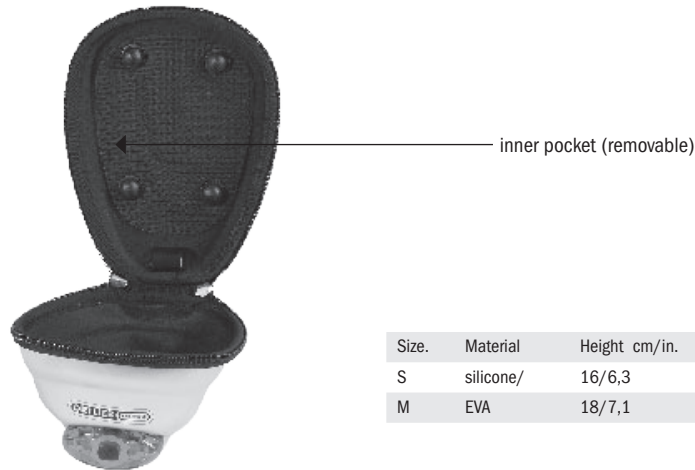

MUDRACER LED

Soft Foam Box for Seat Post with LED Rear Light

3,5* stars by www.road.cc (UK), November 2008

Size.	Material	Height cm/in.	Width cm/in.	Depth cm/in.	Volume l/cu.in.	Weight g/oz.
S	silicone/	16/6,3	10/3,9	9/3,5	0,7/42,7	210/7,4
M	EVA	18/7,1	11/4,3	9,5/3,7	1,0/61	250/8,8

- waterproof soft-foam box with LED rear light, available in 2 sizes
- silicone hood covers 2-way zip
- large opening allows easy access
- removable inner pocket with zip for storage of pocket tool, cash, keys etc.
- internal foam liner prevents noisy rattling
- simple fixation of mounting with 2 metrical screws
- adjustable distance to seat post
- sizes for roadbike, MTB and trekking bike
- Velcro strap around seat post serves for additional securing
- mounting also available individually for second bike (article code E 97)