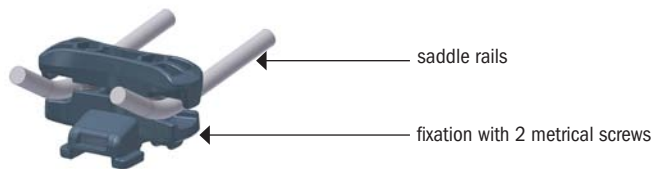

MUDRACER LED

Soft Foam Box for Seat Post with LED Rear Light

3,5* stars by www.road.cc (UK), November 2008

Size.	Material	Height cm/in.	Width cm/in.	Depth cm/in.	Volume l/cu.in.	Weight g/oz.
S	silicone/	16/6,3	10/3,9	9/3,5	0,7/42,7	210/7,4
M	EVA	18/7,1	11/4,3	9,5/3,7	1,0/61	250/8,8

- waterproof soft-foam box with LED rear light, available in 2 sizes
- silicone hood covers 2-way zip
- large opening allows easy access
- removable inner pocket with zip for storage of pocket tool, cash, keys etc.
- internal foam liner prevents noisy rattling
- simple fixation of mounting with 2 metrical screws
- adjustable distance to seat post
- sizes for roadbike, MTB and trekking bike
- Velcro strap around seat post serves for additional securing
- mounting also available individually for second bike (article code E 97)