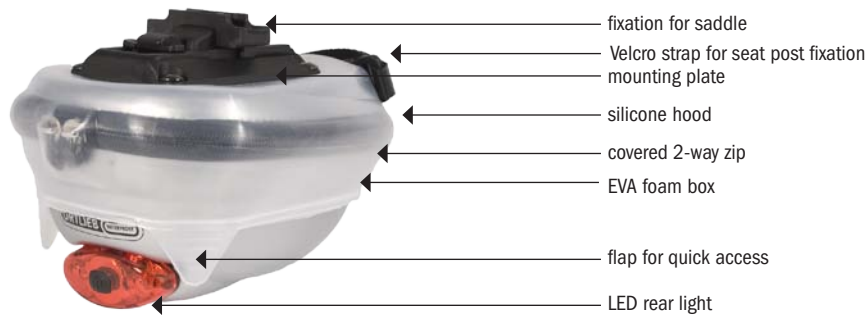

MUDRACER LED

Soft Foam Box for Seat Post with LED Rear Light

3,5* stars by www.road.cc (UK), November 2008

Size.	Material	Height cm/in.	Width cm/in.	Depth cm/in.	Volume l/cu.in.	Weight g/oz.
S	silicone/	16/6,3	10/3,9	9/3,5	0,7/42,7	210/7,4
M	EVA	18/7,1	11/4,3	9,5/3,7	1,0/61	250/8,8

- waterproof soft-foam box with LED rear light, available in 2 sizes
- silicone hood covers 2-way zip
- large opening allows easy access
- removable inner pocket with zip for storage of pocket tool, cash, keys etc.
- internal foam liner prevents noisy rattling
- simple fixation of mounting with 2 metrical screws
- adjustable distance to seat post
- sizes for roadbike, MTB and trekking bike
- Velcro strap around seat post serves for additional securing
- mounting also available individually for second bike (article code E 97)