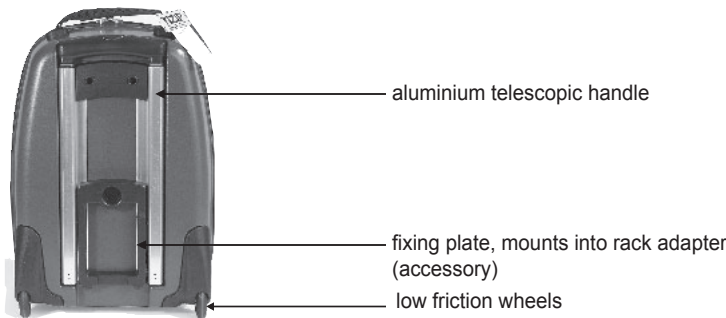

SHUTTLE BUSINESS

Hardcase travel and business trolley

Measurement	Height cm/in.	Width cm/in.	Depth cm/in.	Vol. l/cu.in.	Weight g/oz.
exterior	52/20,5	31/37 cm 12,2/14,6 in.	24,5/9,4	25/1526	3170/111.9
interior	48/44cm 18,9/17,3in.	34/28cm 13,4/11in.	20/19cm 7,9/7,5in	25/1526	3170/111.9

measurements consider the conical shape of the case

- versatile, lightweight and extremely robust travel and business trolley with waterproof TIZIP zipper, lockable with integrated combination lock;
- internal design: padded interior, two lateral zipper pockets, elastic fixation cords, removable organizer
- safe transport of shirts, skirts, blouses and suits etc.
- suitable as carry on luggage (see outer dimensions)
- optional accessories: rack adapter, carrying system and camera insert

Case is supplied with lubricant for Tizip zipper

Attention: In order to make the zipper move smoothly apply the lubricant sparingly onto the whole zipper and in particular into the U-shaped end portion. Remove excessive lubricant with a soft cloth, and open and close the zipper several times.

PRODUCT-INFO

shuttlebusiness-10-2009