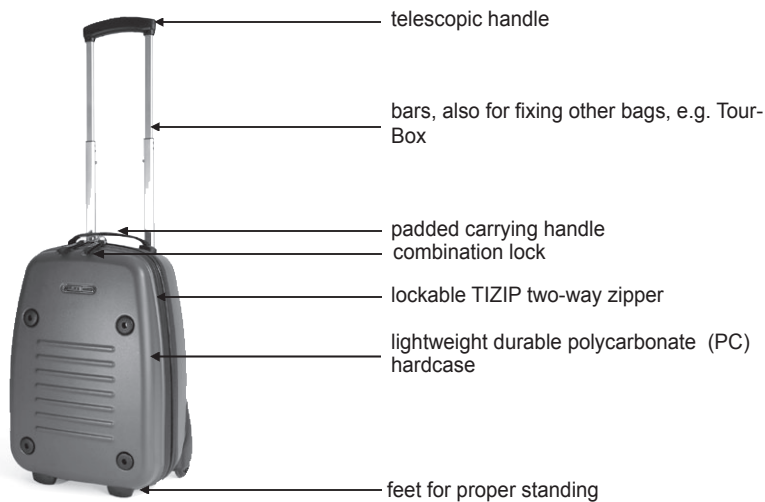

## Hardcase travel and business trolley

Measurement	Height cm/in.	Width cm/in.	Depth cm/in.	Vol. l/cu.in.	Weight g/oz.
exterior	52/20,5	31/37 cm 12,2/14,6 in.	24,5/9,4	25/1526	3170/111.9
interior	48/44cm 18,9/17,3in.	34/28cm 13,4/11in.	20/19cm 7,9/7,5in	25/1526	3170/111.9

measurements consider the conical shape of the case

- versatile, lightweight and extremely robust travel and business trolley with waterproof TIZIP zipper, lockable with integrated combination lock;
- internal design: padded interior, two lateral zipper pockets, elastic fixation cords, removable organizer
- safe transport of shirts, skirts, blouses and suits etc.
- suitable as carry on luggage (see outer dimensions)
- optional accessories: rack adapter, carrying system and camera insert