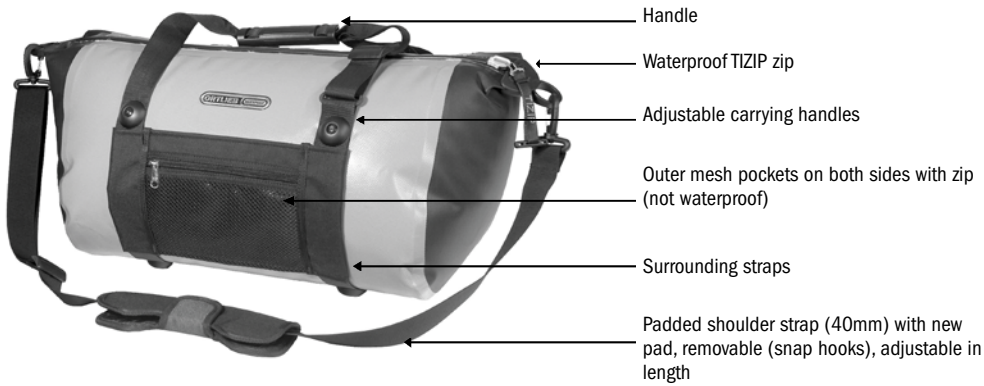

TRAVEL-ZIP

Sport and travel bag with TIZIP zipper

Size	Height cm/in.	Width cm/in.	Depth cm/in.	Vol. l/cu.in.	Weight g/oz.
S	24/9,4	46/18,1	31/12,2	30/1831	900/31,5
M	26/10,2	58/22,8	38/15	50/3051	1100/38,5

- Sports and travel duffel bag with waterproof TIZIP zip
- Can be nicely carried on the back thanks to the adjustable carrying handles
- The splashproof zipper allows fast access to the bag's contents
- The shoulder strap is adjustable in length and can be removed
- Fabric is easy to clean, abrasion and tear resistant

Caution: in order to make the zipper move more smoothly, apply the enclosed lubricant onto the entire zipper and in particular into the U-shaped end portion. Remove excessive lubricant with a soft cloth, and open and close the zipper several times.