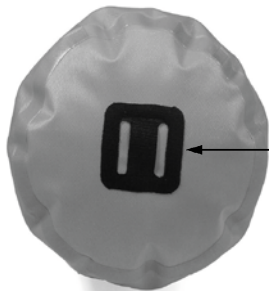

DRY BAG PS 17

Superlight dry bag with roll closure

Side-release buckles and D-rings for safeguarding

Reliable roll closure with single reinforcement strip

Magazine RADtouren, test result Good + 3/2005, June/July 2005

„Very Good“, online platform www.motorradreisefuehrer.de, 07/2009

Bottom loop for anchoring and holding

Size	Height cm/in.	Circ. cm/in.	Diam. cm/in.	Vol. L/cu.in.	Weight g/oz.
13 L	42/16,5	60/23,6	19/7,5	13/793	140/4,9
22 L	52/20,5	70/27,6	22/8,7	22/1343	190/6,7
35 L	60/23,6	83/32,7	26/10,2	35/2136	260/9,2
59 L	70/27,6	96/37,8	31/12,2	59/3600	340/12
109 L	80/31,5	122/48	39/15,4	109/6652	460/16,2
78 L	70/27,6	122/48	39/15,4	78/4760	350/12,4

= height valid for closed bag (rolled 3x); add about 20 cm/ 8 in. for open bag;

- Superlight dry bag with very good abrasion and high folding resistance
- Ideal for waterproof packing (e.g. a sleeping bag, clothes, tent etc.)
- Ideal for use in non-waterproof backpacks (in particular size XL short)
- Bottom loop for anchoring or holding (when pulling contents out of the bag)
- With two D-rings for fixing and locking
- Easy to clean