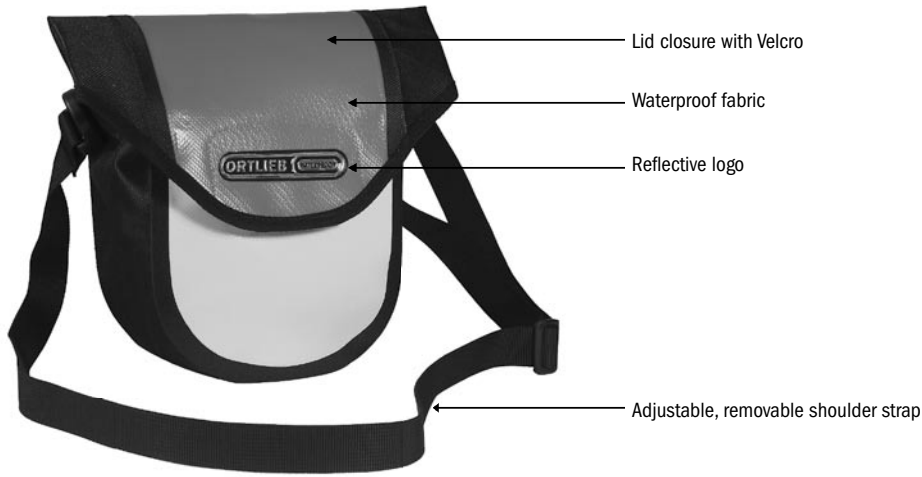

TICK-ET

Small Shoulderbag

Material	Height cm/in.	Width cm/in.	Depth cm/in.	Vol. l/cu.in.	Weight g/oz.
PD620/PS620C	20/7,9	14/17/5,5/6,7	8/3,1	2,7/165	190/6,7

- Small, waterproof shoulderbag with lid closure
 - Abrasion and tear-resistant fabric
 - Foldable
 - Can be easily opened with one hand
 - Ideal as handbag
- Bag is supplied with shoulderstrap, available in 5 colours