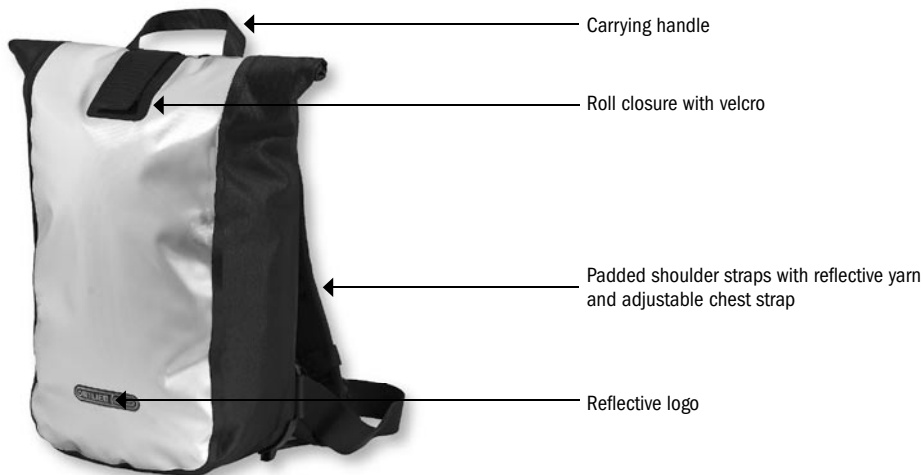

## Messenger-style Daypack

UK Bike Magazine  
Cycling Plus,  
Recommended Buy,  
04/2004

Height cm/in.	Width cm/in.	Depth cm/in.	Vol. l/cu.in.	Weight g/oz.
47/18,5	28/11	15/5,9	20/1221	1050/37,1

- Waterproof daypack featuring comfortable back padding made of foam
- Waist strap secures pack safely to back
- Fast access and easy loading due to roll closure with velcro
- Protection around bottom corners on rear side prevents abrasion
- Removable inner pocket for keys, change, mobile phone, can also be used as waist strap pocket
- Suitable for folders in size DIN A4
- Carrying handle
- Ideal as school backpack or for walks
- Accessory: cell phone holster for shoulder strap
- Extension of velcro strap for large packing volume available as separate accessory