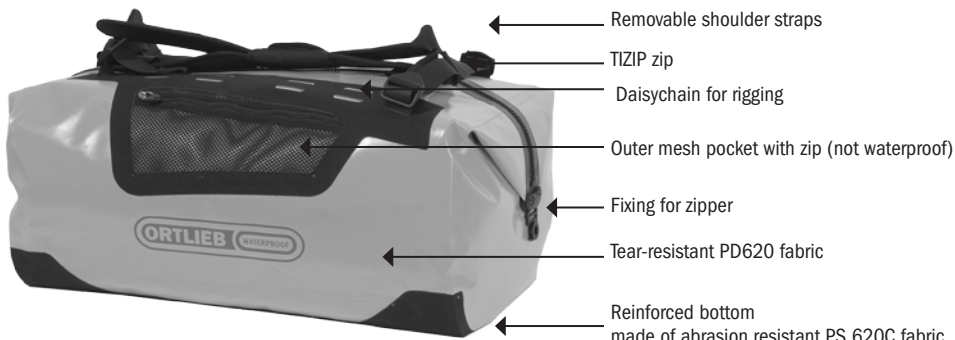

## Waterproof expedition and travel bag

Height cm/in.	Width cm/in.	Depth cm/in.	Vol. l/cu.in.	Weight g/oz.
31 / 12,2	65 / 25,6	45 / 17,7	85 / 5187	1360 / 48

- Waterproof heavy duty expedition bag, can also be used as backpack
- Padded removable shoulder straps, also serve as handle
- Can be carried as a bag or on the back
- Long waterproof TIZIP zipper with large opening for easy access
- 1 inner compression strap adjusts volume
- 2 inner zippered pockets
- 1 outer mesh pocket with zipper (not waterproof)
- Perfect for boat trips, trekking, travel, expedition