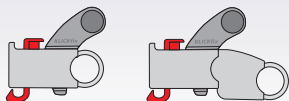

Accessory holder for handlebaradapter

MultiClip

Who doesn't know the space problem at the handlebar ?
Our KLICKfix MultiClip creates extra space for cycle
computer, light, GPS or mapholder.

The clip can be easily mounted and removed without
the need for tools. Also possible in combination with
the Distance-set.

New !
and available now

cyclecomputer

light

GPS / mapholder

Easy to mount !

Turn the adapter upwards to release the security cable.
Put clip between housing and cable. Then turn the
adapter downwards again.