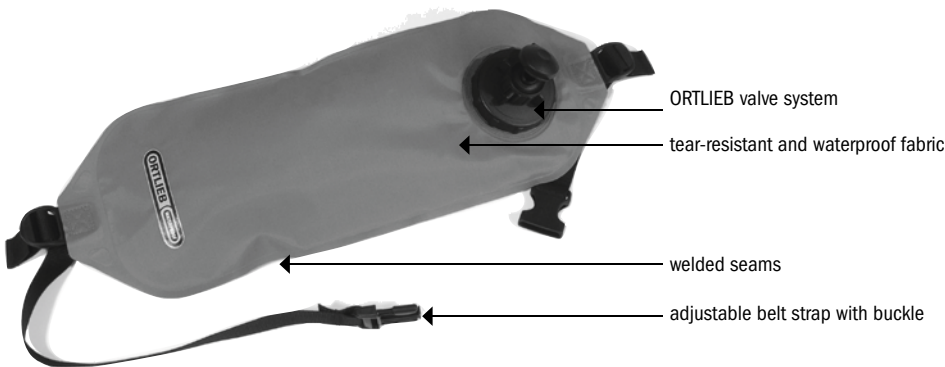

# WATER BELT

Water container with waist belt

outdoor, Tested on tour „Very Good“, 11/2002

Height cm/in.	Width cm/in.	Depth cm/in.	Vol. l/cu.in.	Weight g/oz.
16/6,3	40/15,7		2/122	110/3,9

- handy alternative to aluminum or plastic bottles
- can be comfortably worn as belt around your waist (with buckle) or fixed to your backpack
- suited only for storage or transport of water
- do not fill with boiling water (maximum temperature 60°C / 140°F)
- do not store water longer than required
- store only absolutely dry with valve completely open when not in use
- mechanical cleaning with brush and neutral soap
- can be combined with outdoor hand filters for water purification (e.g. Katadyn, MSR)
- can be combined with ORTLIEB drinking tube (art. code N43)

ATTENTION: Do not expose drinking water too long to heat. Change the water as often as possible. Fill with water only! Clean the valve regularly!

The waterbelt 2 litres comes with valve and dust cap.

PRODUCT-INFO