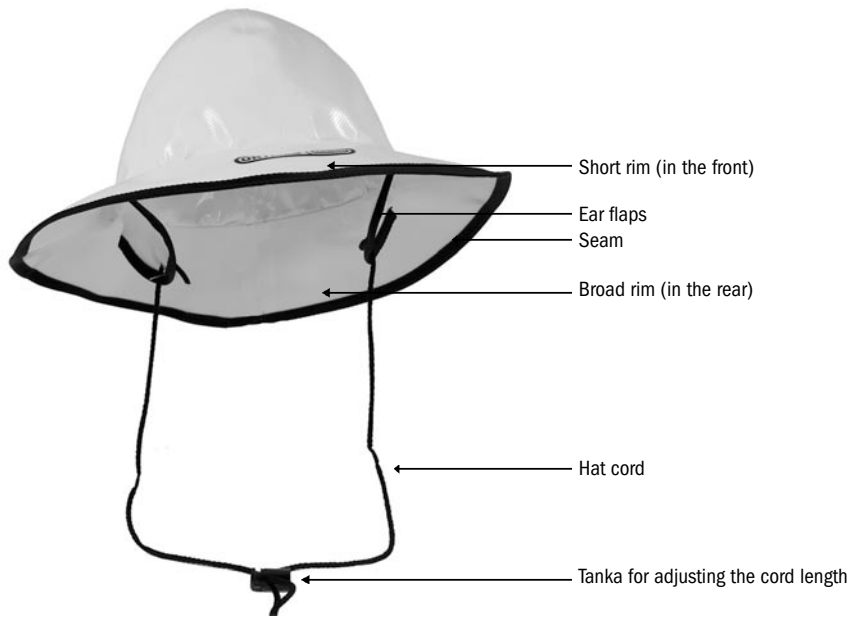

RAIN HAT

Waterproof rain hat

ORTLIEB WATERPROOF

Weight g/oz.
170/6

- Waterproof hat made of tear resistant PD 620
 - Hat cord with Tanka, adjustable in length
 - Ear flaps
 - One size fits all
 - Can be folded and rolled and is easy to stow
 - Minimum weight (170 g/ 6 oz.)
 - Ideal for all outdoor activities such as hiking, fishing, canoeing, horse riding etc.
 - Easy to clean
 - Convenient to collect water
- Hat is supplied with cord and Tanka